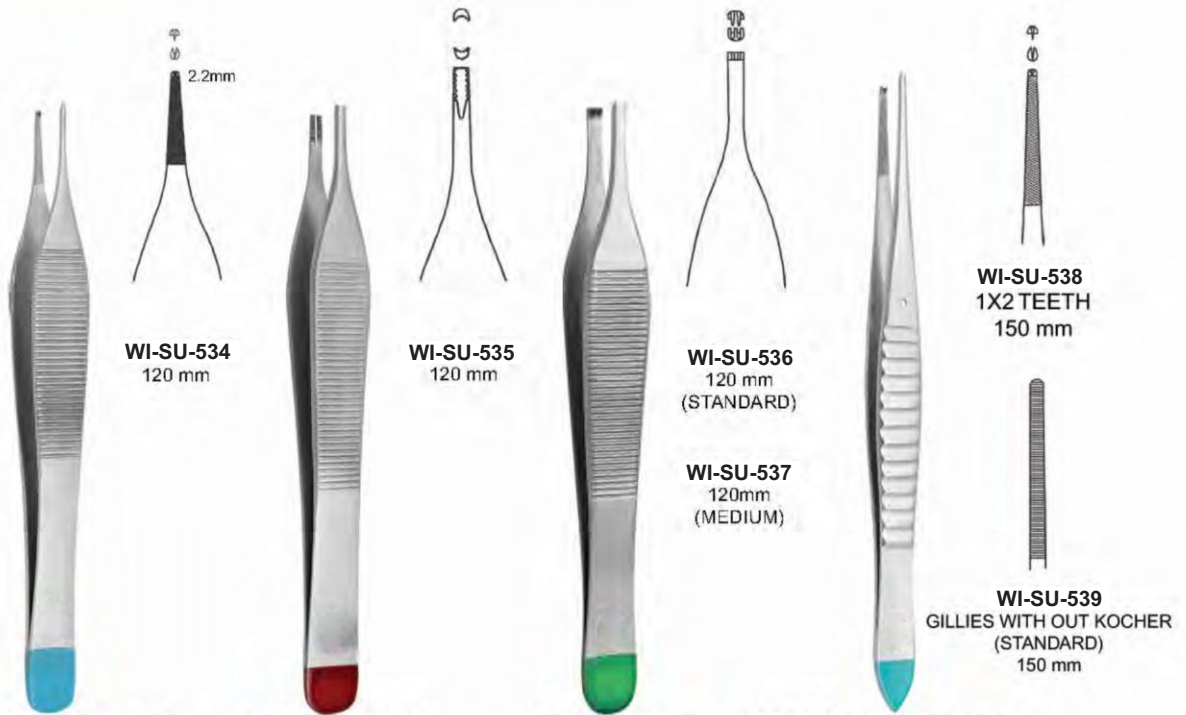

WI-SU-523
ANGLED
MICROSCOPY FORCEPS
VERY FINE 100 mm

WI-SU-524
IRIS DISSECTING DELICATE
FORCEPS
CVD 100 mm

WI-SU-525
DELICATE TISSUE FORCEPS
CVD 100 mm

DELICATE DISSECTING FORCEPS
WITH OUT PIN
WI-SU-530 STR 100mm
WI-SU-531 STR 115mm
WI-SU-532 STR 130mm
WI-SU-533 STR 140mm

GILLIES TISSUE FORCEPS