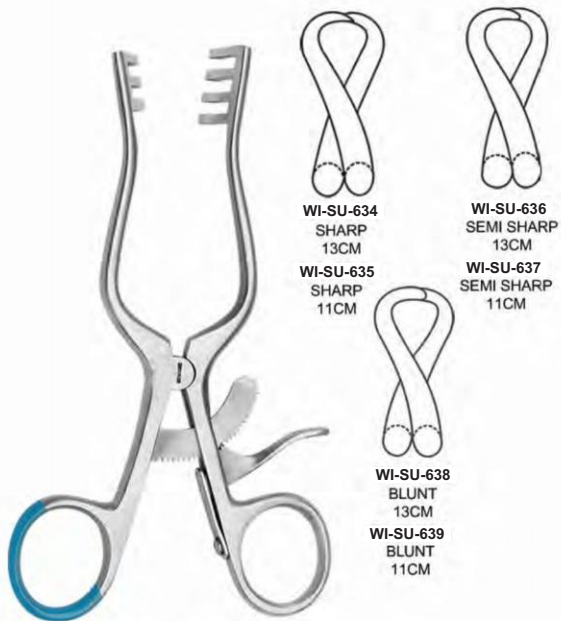

WEITLANER RETRACTORS