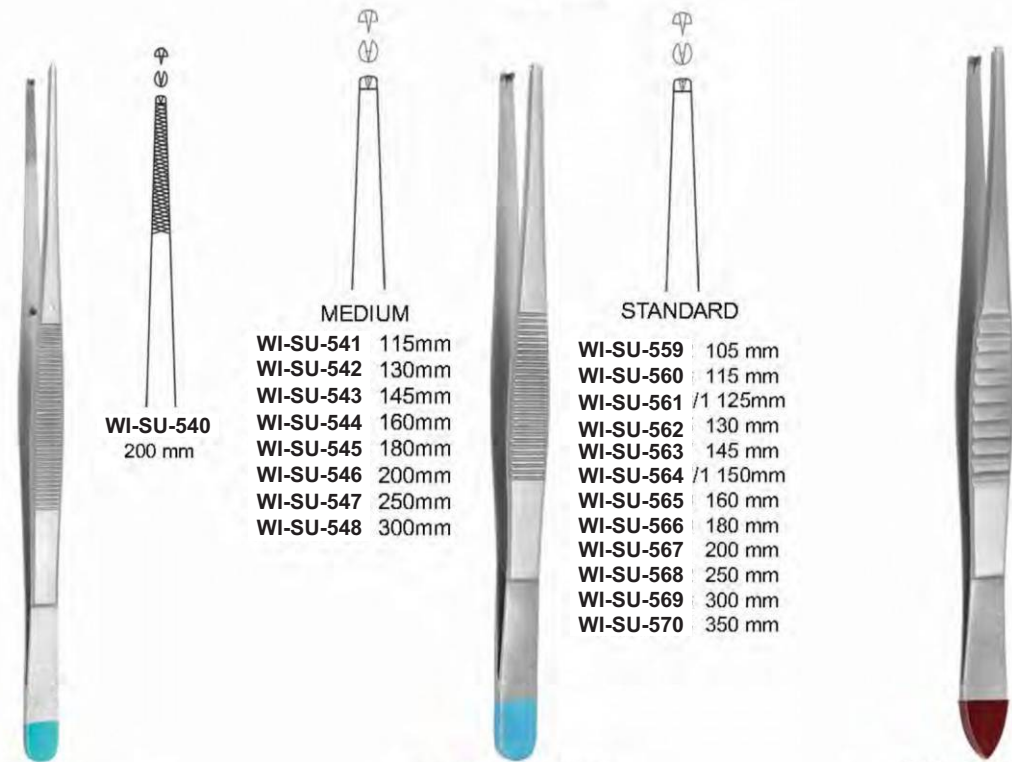

ADSON TISSUE FORCEPS
1X2 Teeth with Plateau

ADSON BROWN
Tissue Forceps ,Sharp

ADSON TISSUE
FORCEPS
2X3 Teeths

TISSUE FORCEPS
(WAUGH)
1X2 Teeth

TISSUE FORCEPS
1X2 Teeth

WI-SU-571
GILLIES TISSUE FORCEPS
STANDARD 1X2 TEETH
150 mm

	MEDIUM		STANDARD
WI-SU-541	115mm	WI-SU-559	105 mm
WI-SU-542	130mm	WI-SU-560	115 mm
WI-SU-543	145mm	WI-SU-561	125mm
WI-SU-544	160mm	WI-SU-562	130 mm
WI-SU-545	180mm	WI-SU-563	145 mm
WI-SU-546	200mm	WI-SU-564	150mm
WI-SU-547	250mm	WI-SU-565	160 mm
WI-SU-548	300mm	WI-SU-566	180 mm
		WI-SU-567	200 mm
		WI-SU-568	250 mm
		WI-SU-569	300 mm
		WI-SU-570	350 mm