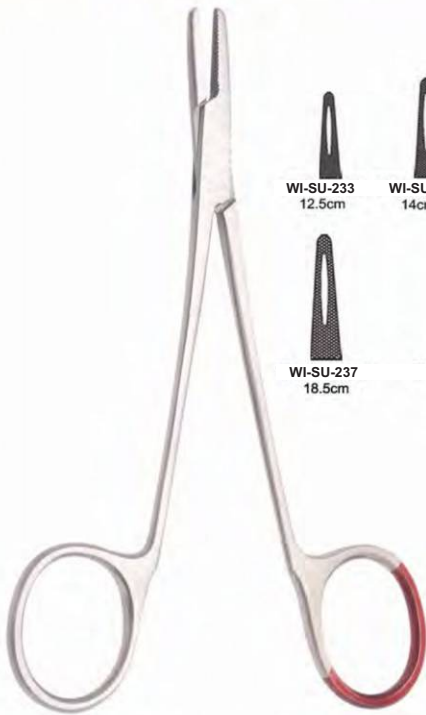

**MAYO HEGAR NEEDLE HOLDER WITH OUT LOCK
SPECIAL MODEL**