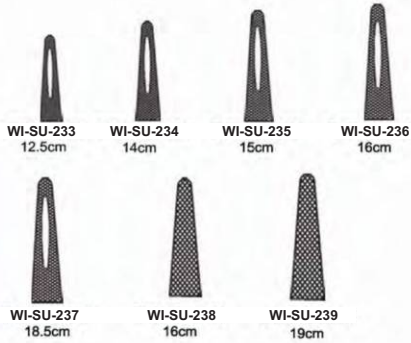

WI-SU-240
ROBERTS ARTERY FORCEPS
STR 22.5cm