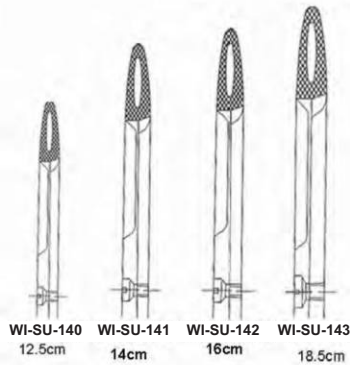

ROCHESTER-OSHSNER FORCEPS
1X2 Teeth