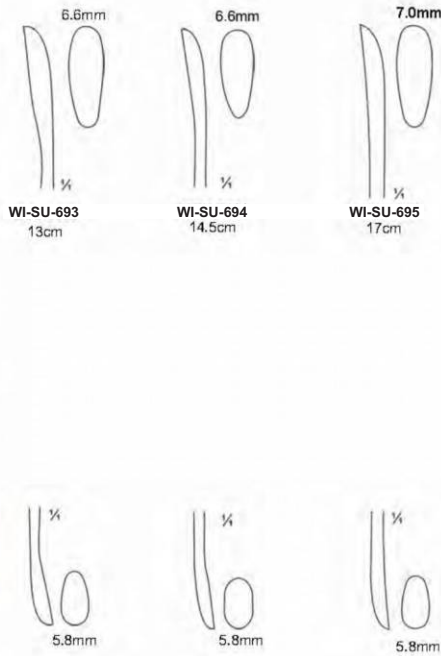

**WI-SU-684 /1  
SEMI SHARP**

**YASARGIL HOOK  
PRINT HANDLE**  
16.5cm

**WOUND RETRACTORS  
PLAIN HANDLE**  
16.5cm

**WOUND RETRACTORS SMALL CURVED ,SHARP**  
5.0 X 4.2mm 5.0 x 7.0mm 5.0 x 9.5mm

**WOUND RETRACTORS SMALL CURVED ,BLUNT**  
4.2 X 4.2mm 4.5 X 7.0mm 4.5 X 9.5mm