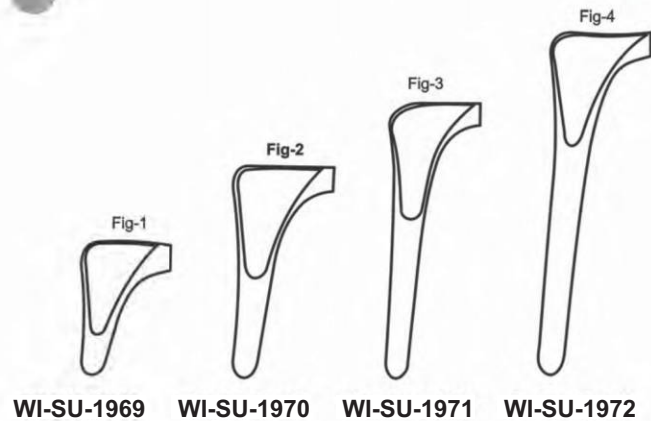

WI-SU-1969 **WI-SU-1970** **WI-SU-1971** **WI-SU-1972**