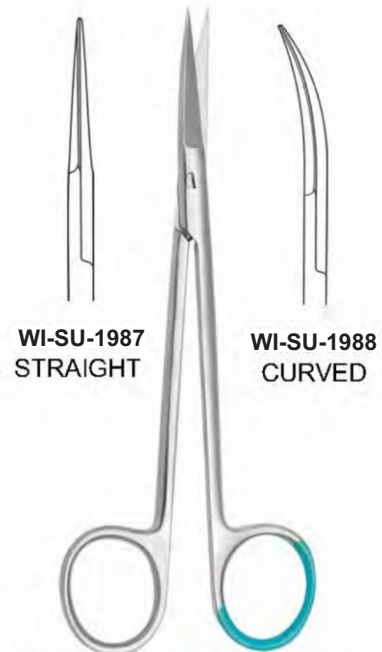

**METZENBAUM DISSECTING SCISSORS  
LARGE RING 14.5CM**

**WI-SU-1983(OLD) WI-SU-1984 (NEW)  
Nail Scissors CVD,  
11 cm**

WI-SU-1985

**JAMESON / REYNOLDS  
SCISSORS CVD 13cm**

**WI-SU-1986 20cm  
EPISIOTOMY SCISSORS  
HEAVY PATTERN  
ONE BLADE SERRATED**