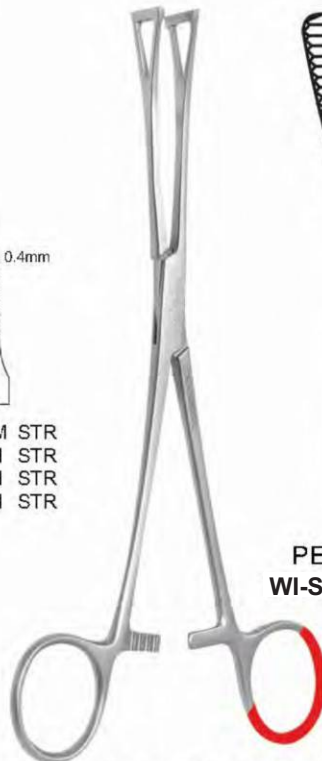

INTESTINAL GRASPING FORCEPS