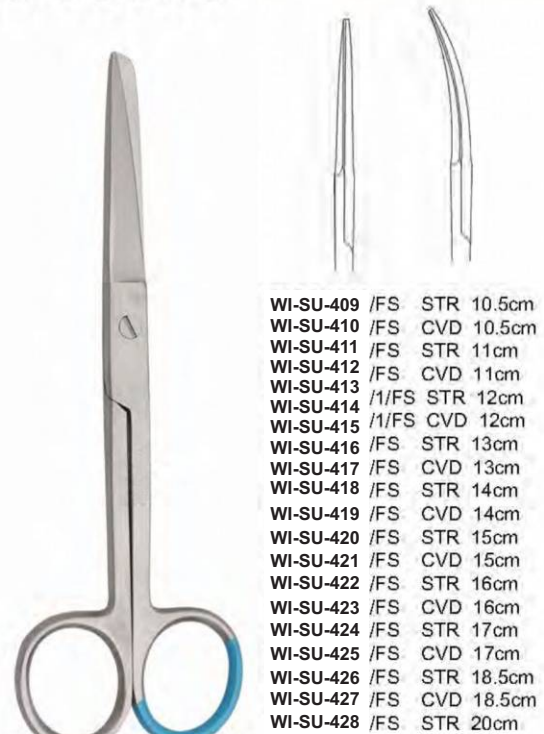

SURGICAL SCISSORS SH/BL FLAT SHAPE