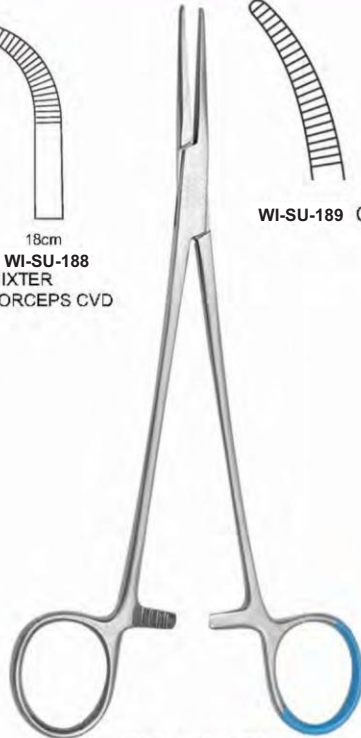

14cm 18cm
WI-SU-187 WI-SU-188
BABY MIXTER
DISSECTING FORCEPS CVD

WI-SU-191 STR
BIRKETT ARTERY FORCEPS
18.5cm

WI-SU-189 CVD