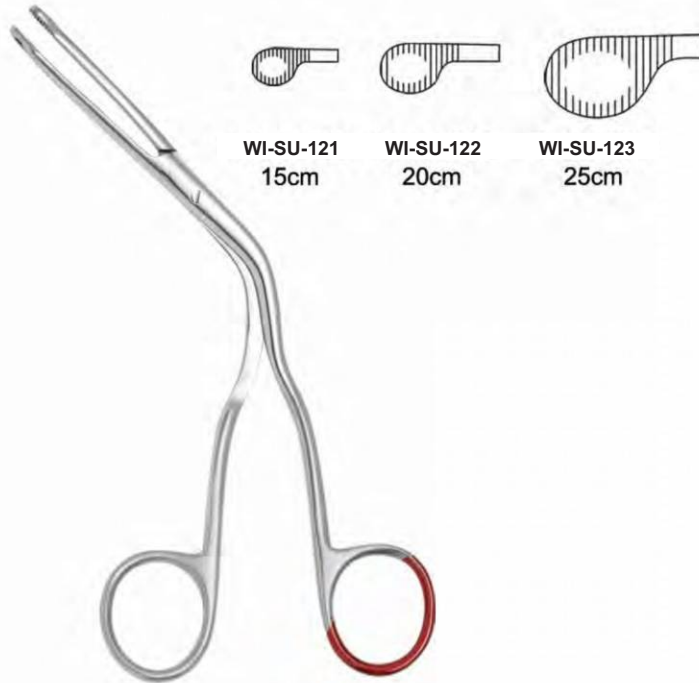

WI-SU-121 15cm

WI-SU-122 20cm

WI-SU-123 25cm

MAGILL FORCEPS