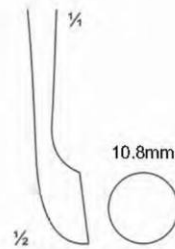

**KILNER RETRACTOR  
DOUBLE ENDED  
15.5cm**

**WI-SU-672  
BABY-SENN-MILLER  
15cm**

**WI-SU-673  
BONE CURETTES  
Double Ended  
13cm**

**WI-SU-674  
BONE CURETTES  
Double Ended  
16cm**

**WI-SU-675  
BONE CURETTES  
Double Ended  
20cm**