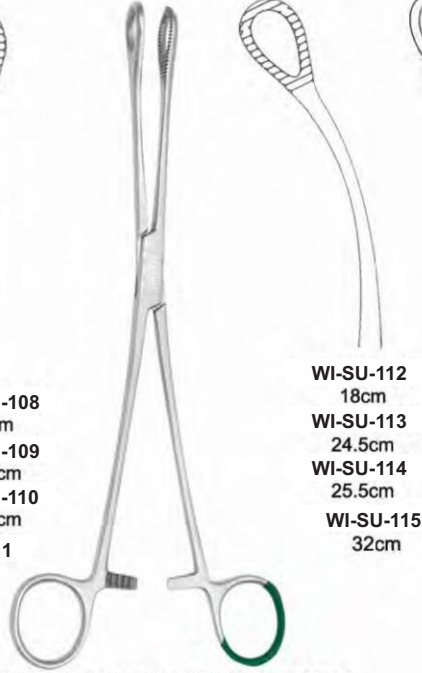

FOERSTER SPONGE HOLDING FORCEPS

WI-SU-117 18cm
WI-SU-118 25cm

RAMPLEY SPONGE FORCEPS