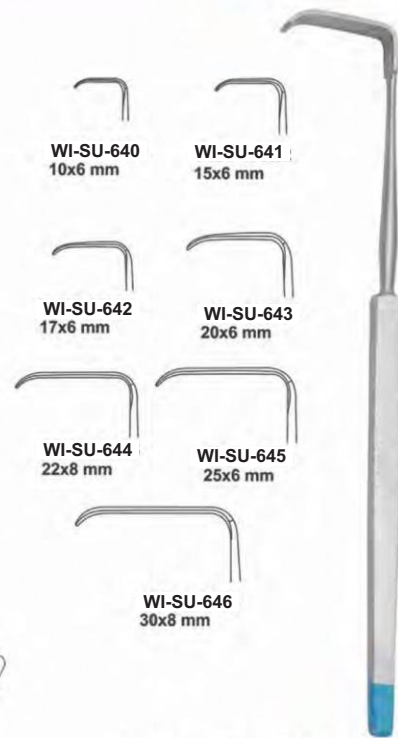

**TABT 1122/2GQ**  
RETRACTOR SLAMM CURVE,  
2 PRONGS SHARP,  
DEPTH 5MM,WIDTH 4.2MM  
18CM

**TAOL 8211-2GQ**  
FREER SKIN HOOK 2PRONGS, SHARP,  
DEPTH 3.3MM,WIDTH 5.5MM  
18CM

**WEITLANER RETRACTORS**

**TABT 0099  
JACKSON TRACHEAL RETRACTOR  
DOUBLE ENDED 18CM**