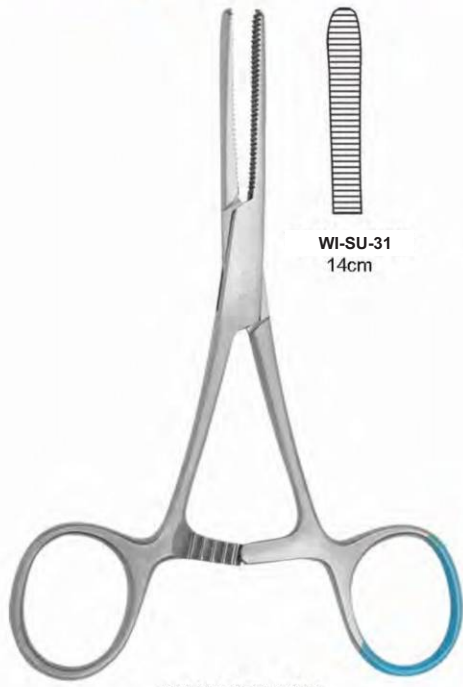

**GROSS MAIER  
SPONGE FORCEPS**

WI-SU-26 STR 12.5cm  
 WI-SU-27 CVD 12.5cm  
 WI-SU-28 STR 20cm  
 WI-SU-29 CVD 20cm

**HALSTED MOSQUITO KOCHER FORCEPS  
1X2 Teeth**

**WI-SU-30  
PEAN ARTERY FORCEPS  
TUBING CLUMP  
12.5cm**