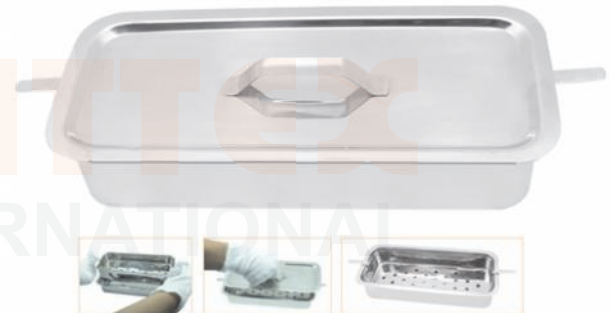

WI-517
Kidney Bowl 280mm.
ML 1000

WI-518
Kidney Bowl 250mm.
ML 550

WI-519
Kidney Bowl 200mm.
ML 400

WI-520
Kidney Bowl 160mm.
ML 100

WI-521
Kidney Bowl 280mm.
ML 1000

WI-522
Kidney Bowl 250mm.
ML 550

WI-523
Kidney Bowl 200mm.
ML 400