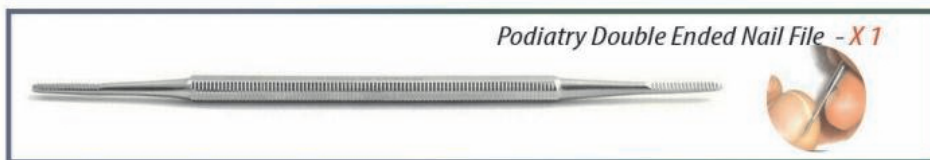

Set WI-7066

Toenail & Cuticle Removal Scissors Angled

FREE

X1 Nail File - Double Ended

Set WI-7077

- High quality Stainless Steel.
- Specially Designed Nail Scissors.
- Perfect for fingernails too.
- Extra Long Shank For Extra Leverage.

Podiatry Nail Surgery Kit

Set WI-7088

BUY NOW >>

PODIATRY TOENAIL SURGERY KIT - 7PCS
PREMIUM QUALITY INSTRUMENTS

Podiatry Double Ended Toenail Lifter - X 1

Locking Toenail Clipper- Curved Point 14 cm - X 1

Locking Toenail Clipper- Straight Point 14 cm - X 1

Iris Scissors Straight Stainless Steel 12 cm - X 1

Podiatry Toenail Surgery Scalpel Handle - X 1

Podiatry Double Ended Nail File - X 1

Nail File X 1

Set WI-7099