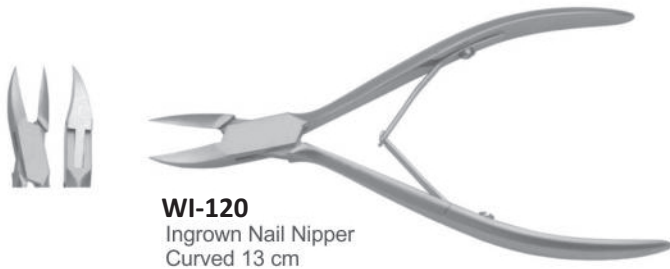

WI-111
Nail Nipper Standard
Jaw 11.5cm T.C

WI-112
Ingrown Nail Nipper
Slim jaw 11.5 cm

Podologie Nail Nippers ❖❖

WI-113
Ingrown Nail Nipper
Standard jaw 11.5cm

WI-114
Ingrown Nail Nipper
Slim jaw 11.5 cm

WI-115
Ingrown Nail Nipper
Fine jaw 11.5 cm

WI-116
Ingrown Nail Nipper
Curved 11.5cm

WI-117
Ingrown Nail Splitter
11.5cm

WI-118
Nail Splitter Straight
Jaw 14cm

WI-125
Ingrown Nail Splitter
13cm

WI-126
Ingrown Nail Nipper
Standard jaw 15 cm

WI-127
Ingrown Nail Nipper
Slim jaw 15 cm

WI-128
Ingrown Nail Nipper
15 cm Fine jaw

WI-129
Ingrown Nail Nipper
Curved 15 cm

WI-130
Cuticle Nipper with Lock
Size 12cm Jaw 8mm

WI-131
Cuticle Nipper Box-joint
10cm Jaw 6mm

WI-132
Cuticle Nipper Box-joint
10cm Jaw 7mm