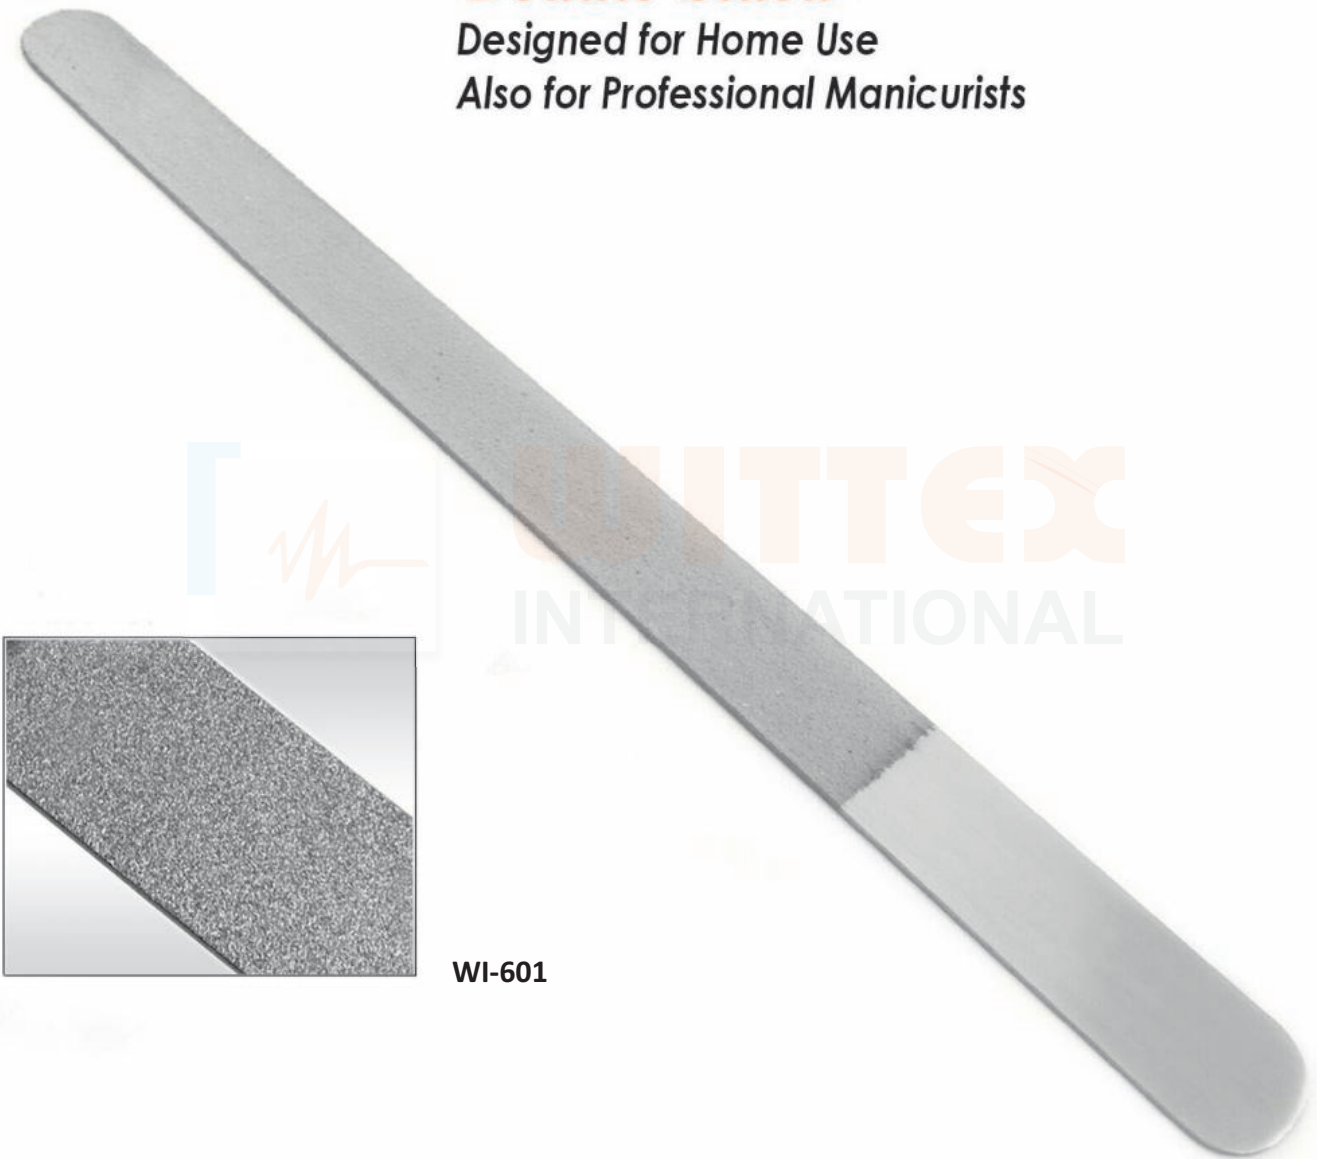

Nail File
Doudle Sided

Designed for Home Use
Also for Professional Manicurists

WI-601