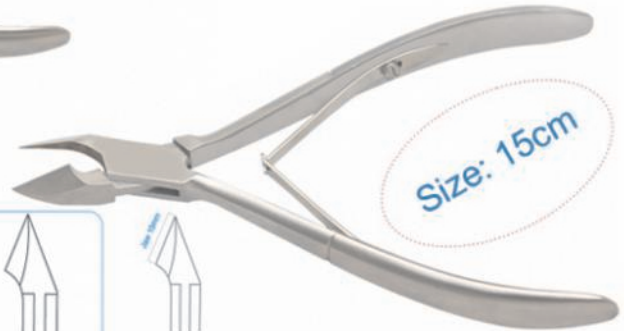

WI-045
Ingrown Nail Clipper
Fine Jaw 11.5cm

WI-046
Ingrown Nail Clipper
Standard Jaw 15cm

WI-047
Ingrown Nail Clipper
Standard Jaw 13cm

WI-048
Thwaites Nail Splitter
13cm (used in PNA)

Tissue Nippers ❖❖❖

WI-049
Cuticle Nipper
Scissor Type 10cm

WI-050
Cuticle Nipper Box-joint
11mm Jaw 12cm

WI-051
Cuticle Nipper Box-joint
9mm Jaw 12cm

WI-052
Cuticle Nipper Box-joint 10mm Jaw
11.5cm

WI-053
Cuticle Nipper Box-joint
7mm Jaw 11.5cm

WI-054
Cuticle Nipper Box-joint 9mm Jaw
10.5cm

WI-055
Cuticle Nipper Box-joint
6mm Jaw 10.5cm

WI-056
Cuticle Nipper Box-joint
15mm Jaw 13cm

WI-057
Cuticle Nipper Box-joint
4mm Jaw 10.5cm

WI-058
Cuticle Nipper Ingrown
Scissor Type 10cm

WI-059
Cuticle Nipper Flat Jaw
Scissor Type 10cm