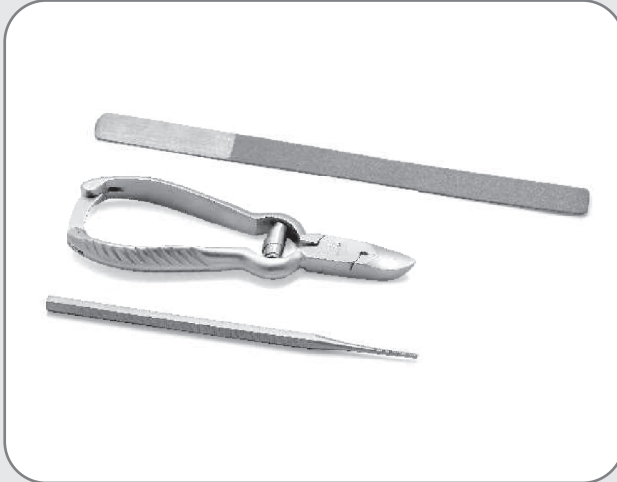

Podiatry Packs

Set WI-6033
Fine Podiatry Pack

Set of 3 pcs

- 1 x Turnbull Nail Cutter Curved
- 1 x Diamond Deb Foot Dressor
- 1 x Nail File Medium S/E 13.5cm