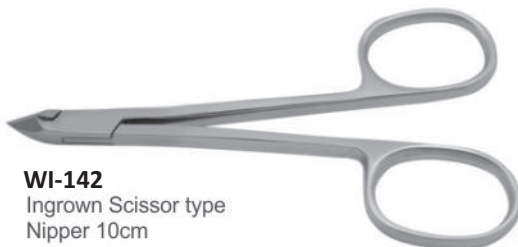

WI-133
Cuticle Nipper Box-joint
11cm Jaw 7mm

WI-134
Cuticle Nipper Box-joint
10cm Jaw 9mm

WI-135
Cuticle Nipper Box-joint
12cm 9mm jaw

WI-136
Cuticle Nipper Box-joint
11cm Jaw 10mm

WI-138
Cuticle Nipper Box-joint
13cm Jaw 15mm

WI-137
Cuticle Nipper Box-joint
12cm 11mm jaw

WI-139
Tissue and Cuticle Nipper
12.7cm 9mm convex Jaws

WI-140
Cuticle Nipper Scissor
type 10cm

WI-141
Scissor Type Nipper
Flat Jaw 10cm

WI-142
Ingrown Scissor type
Nipper 10cm