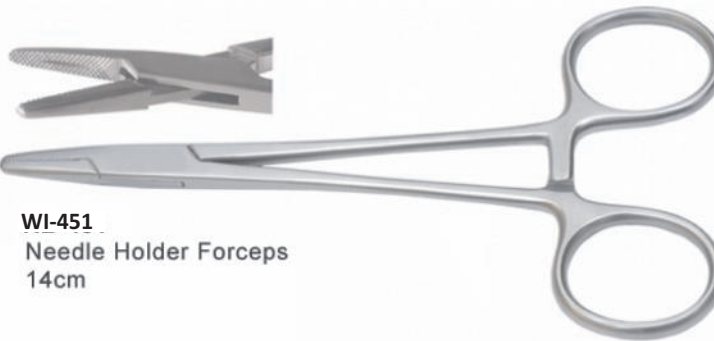

WI-451
Needle Holder Forceps
14cm