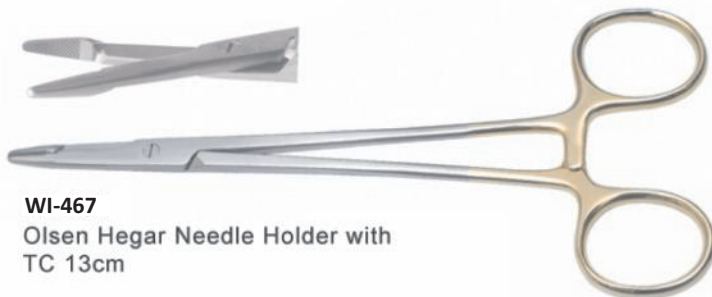

WI-463
Needle Holder Forceps
12.5cm

Straight

WI-464
Mosquito Forceps
STR 9cm

WI-465
Mathieu Needle Holder with
T.C 17cm

Curved

WI-466
Mosquito Forceps
CVD 9cm

WI-467
Olsen Hegar Needle Holder with
TC 13cm

WI-468
Kocher Forceps 1X2 Teeth
14cm CVD

WI-469
Towel Clamp Forceps
13cm

WI-470
Needle Holder Forceps
12.5cm

WI-471
Mosquito Forceps
STR 9cm

WI-472
Mathieu Needle Holder with
T.C 17cm

WI-473
Roberts Artery Forceps Curved
20cm

WI-474
Roberts Artery Forceps Straight
16cm