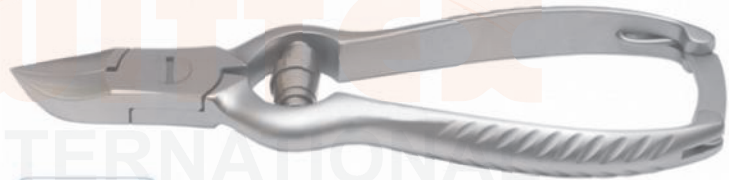

WI-004
Nail Clipper Barrel Spring
13.5cm