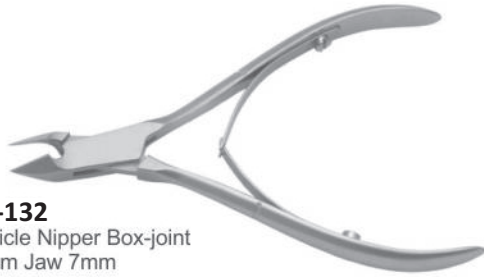

WI-116
Ingrown Nail Nipper
Curved 11.5cm

WI-117
Ingrown Nail Splitter
11.5cm

WI-118
Nail Splitter Straight
Jaw 14cm

WI-125
Ingrown Nail Splitter
13cm

WI-126
Ingrown Nail Nipper
Standard jaw 15 cm

WI-127
Ingrown Nail Nipper
Slim jaw 15 cm

WI-128
Ingrown Nail Nipper
15 cm Fine jaw

WI-129
Ingrown Nail Nipper
Curved 15 cm

WI-130
Cuticle Nipper with Lock
Size 12cm Jaw 8mm

WI-131
Cuticle Nipper Box-joint
10cm Jaw 6mm

WI-132
Cuticle Nipper Box-joint
10cm Jaw 7mm

WI-133
Cuticle Nipper Box-joint
11cm Jaw 7mm

WI-134
Cuticle Nipper Box-joint
10cm Jaw 9mm

WI-135
Cuticle Nipper Box-joint
12cm 9mm jaw

WI-136
Cuticle Nipper Box-joint
11cm Jaw 10mm

WI-138
Cuticle Nipper Box-joint
13cm Jaw 15mm