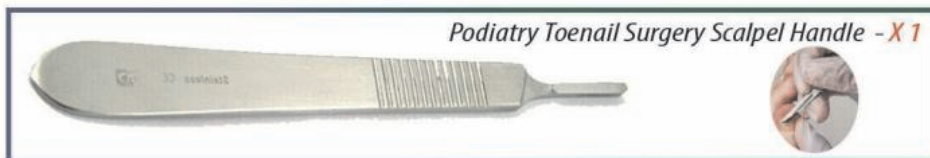

Set WI-7066

Toenail & Cuticle Removal Scissors Angled

FREE

X1 Nail File - Double Ended

Set WI-7077

- High quality Stainless Steel.
- Specially Designed Nail Scissors.
- Perfect for fingernails too.
- Extra Long Shank For Extra Leverage.

Podiatry Nail Surgery Kit

Set WI-7088

BUY NOW >>

PODIATRY TOENAIL SURGERY KIT - 7PCS
PREMIUM QUALITY INSTRUMENTS

Podiatry Double Ended Toenail Lifter - X 1

Locking Toenail Clipper- Curved Point 14 cm - X 1

Locking Toenail Clipper- Straight Point 14 cm - X 1

Iris Scissors Straight Stainless Steel 12 cm - X 1

Podiatry Toenail Surgery Scalpel Handle - X 1

Podiatry Double Ended Nail File - X 1

Nail File X 1

Set WI-7099