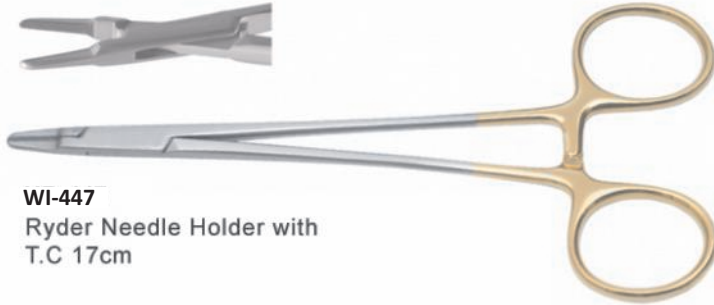

WI-441
Micro Sharp Scissor
Spring Action 11.5cm

General Forceps

WI-442
Mosquito Forceps STR
12.5cm

Straight

WI-443
Mathieu Needle Holder with T.C
14cm

WI-444
Mayo Hegar needle Holder with T.C
20cm

WI-445
Mayo Hegar needle Holder
with T.C 17cm

WI-446
Mayo Hegar needle Holder with
T.C 15cm

General forceps <<<

WI-447
Ryder Needle Holder with
T.C 17cm

WI-448
Ryder Needle Holder with
T.C 15cm

WI-449
Ryder Needle Holder with
T.C 13cm

WI-450
Needle Holder Forceps
16.5cm