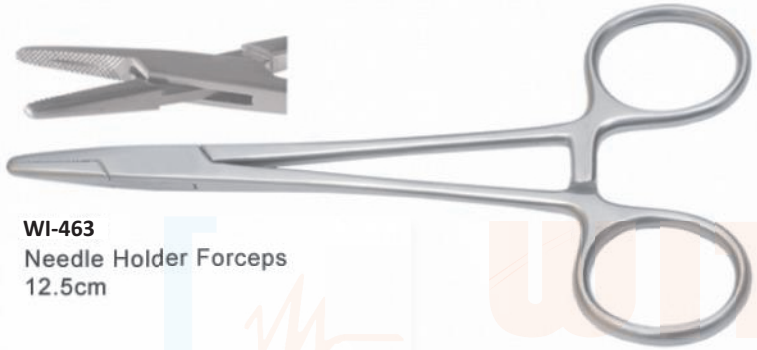

WI-463
Needle Holder Forceps
12.5cm

Straight

WI-464
Mosquito Forceps
STR 9cm

WI-465
Mathieu Needle Holder with
T.C 17cm

Curved

WI-466
Mosquito Forceps
CVD 9cm

WI-467
Olsen Hegar Needle Holder with
TC 13cm

WI-468
Kocher Forceps 1X2 Teeth
14cm CVD