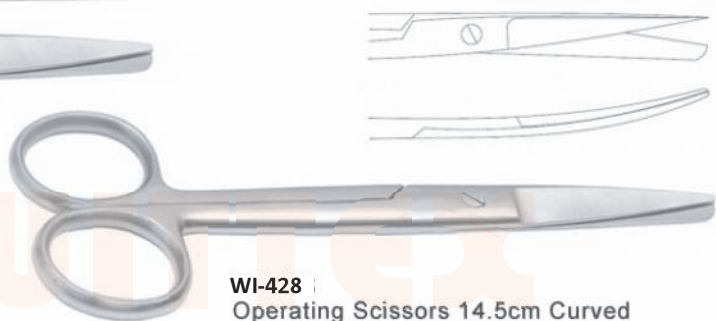

WI-428
Operating Scissors 14.5cm Curved
Sharp/Blunt