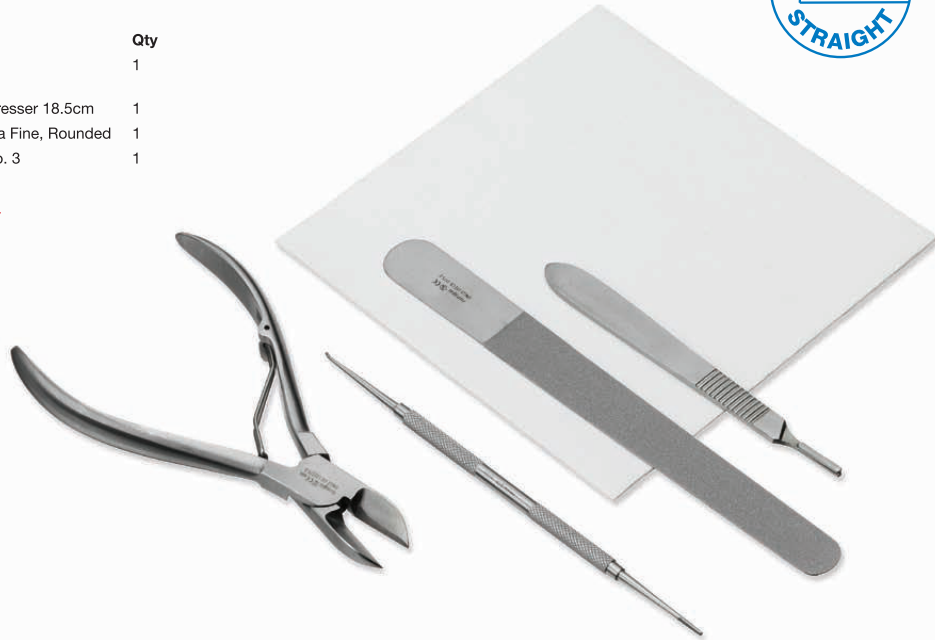

Podiatry Basic Pack - Straight, Roller Spring

Easy to open pack. Contents wrapped in a sterile field.

Pack Contents	Qty
Nail Cutter Straight -	1
Roller Spring 14cm	
Diamond Deb Foot Dresser 18.5cm	1
Blacks Nail File - Extra Fine, Rounded	1
BP Scalpel Handle No. 3	1

new

Product Code	Unit of Sale
WI-533	20 Packs

STERILE

Podiatry Assistants Pack - Straight, Roller Spring

Easy to open pack. Contents wrapped in a sterile field.

Pack Contents	Qty
Nail Cutter Straight -	1
Roller Spring 14cm	
Diamond Deb Foot Dresser 18.5cm	1
Blacks Nail File - Extra Fine, Rounded	1

new