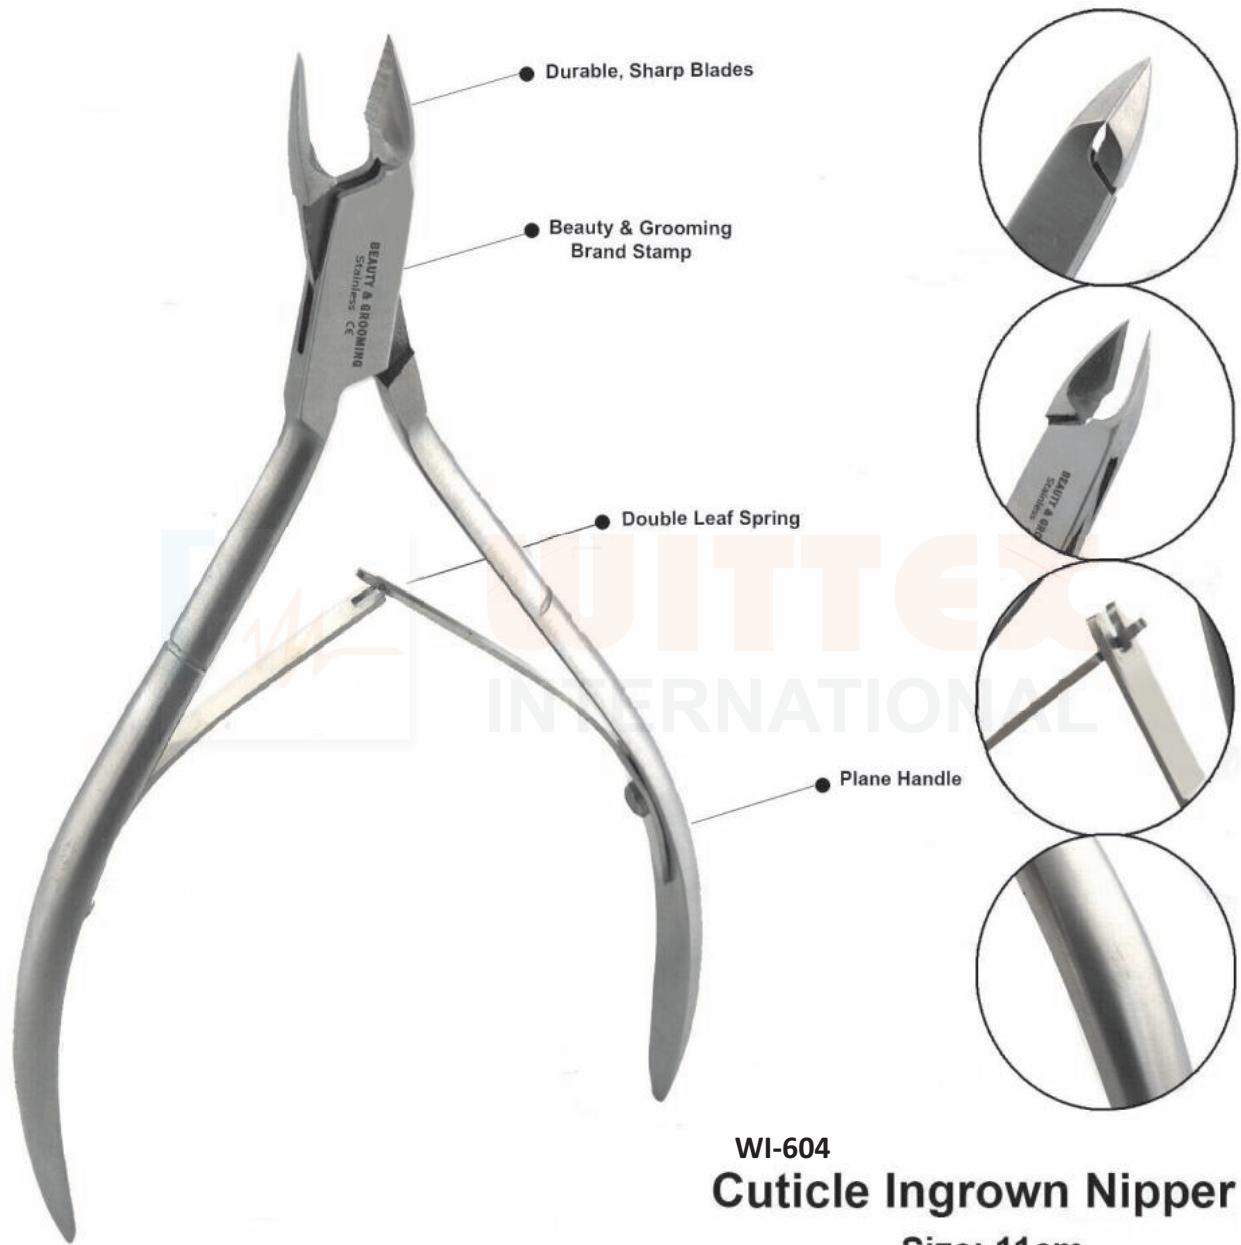

Sharp Blade

Stainless Steel Spring

*Zebra Style
Color Coated*

WI-596

Toe Nail Cutter for Thick & Ingrown Nails

SHARP CURVED BLADE

Cut Cleanly & Thoroughly

WI-598

Podiatry Heavy Duty
Toe Nail Cutter
Spring Barrel
13cm

WI-600

Nail File
Doudle Sided

Designed for Home Use
Also for Professional Manicurists

WI-601

Cantilever

Nail Clipper

Approx **15cm**

WI-602

Stainless Steel Toenail Cutter

WI-603

WI-605

Beauty & Grooming

**BRANDED PREMIUM QUALITY
Cantilever Thick Nail Cutter**

**SPECIAL
TO OFFER**

Professional Toenail Cutters Set