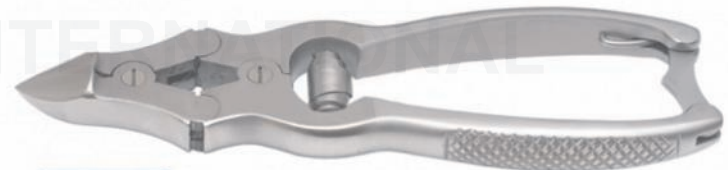

T.C

WI-018
Nail Clipper Straight Jaw
14cm T.C

T.C

WI-019
Nail Clipper Standard Jaw
13cm T.C

T.C

WI-020
Nail Clipper Standard Jaw
11.5cm T.C

WI-021
Double Action Nail Clipper
Curved Double Spring
15cm

WI-022
Nail Clipper Lap-Joint
Barrel Spring Curved 12 cm

WI-023
Double Action Nail Clipper Curved
Barrel Spring 12cm

WI-024
Nail Clipper Barrel Spring
15cm

WI-025
Double Action Nail Splitter
Double Spring 15cm

WI-026
Double Action Nail Clipper Straight
Jaw Double Spring 12cm

Double action Nail Clippers ❖❖

WI-027
Double Action Nail Clipper
Straight Barrel Spring 15cm

WI-028
Double Action Nail Clipper
Straight Double Spring 15cm

WI-029
Double Action Nail Clipper
Curved Double Spring 12cm

WI-030
Double Action Nail Clipper
Curved Barrel Spring 15cm

WI-031
Curved Double Action
Nail Clipper Extra Fine 15cm

WI-032
Double Action Nail Clipper
Curved Double Spring 15cm

WI-033
Ingrown Nail Clipper
Standard Jaw 11.5cm