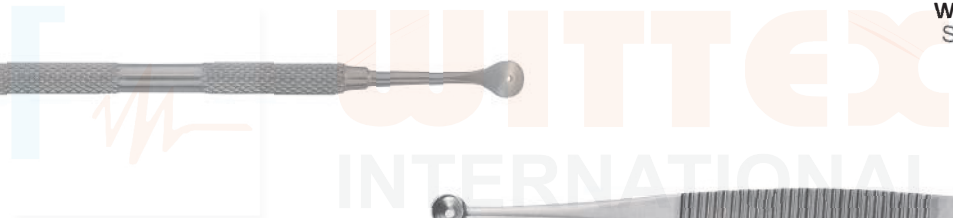

Ear wax remover
WI-400
Double Ended