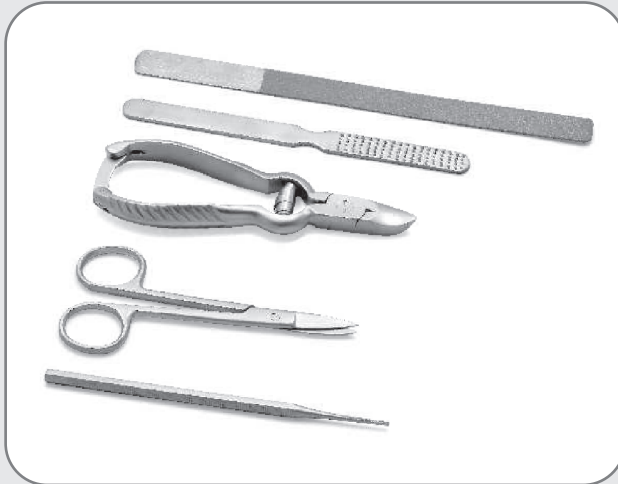

Set WI-6000

Extra Super Podiatry Pack

Set of 5 pcs

- 1 x Turnbull Nail Cutter Curved
- 1 x Toe Nail Scissors 11cm
- 1 x Medium Nail File
- 1 x Foot Dresser Diamond Deb
- 1 x Corn Rasp